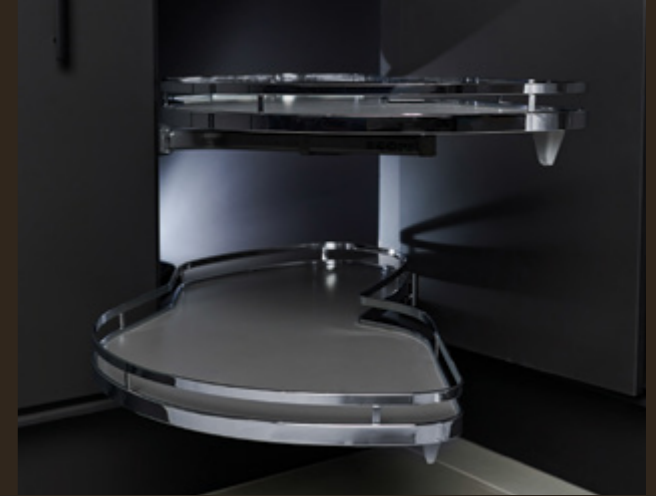

BE CLEVER

CONERO

THE STYLISH WARDROBE ORGANISER

CONERO is a smart, modular system for your dressing room. The range offers everything to make stylish storage possible – from belt and tie racks to clothes rails and storage for shoes, plus a world first in the form of the CONERO clothes lift TOP.

- Elegant soft-edge design
- Perfect access to the entire wardrobe
- Simply adjust the width of the fittings to customise the sizes

LE MANS

BRINGS THE CONTENTS IN FRONT OF THE CABINET

- The two shelf levels move independently of one another
- 70 per cent more storage space when compared to the pull-out cabinet next to the 'dead' corner
- Each shelf level can hold a load of 25 kilogrammes